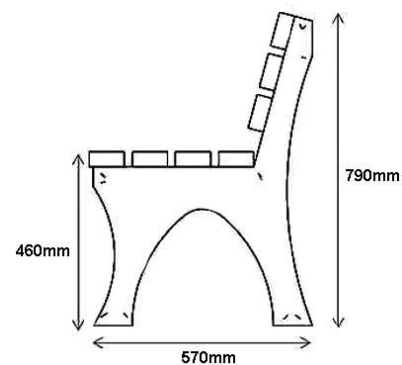

DAINTREE SEAT RECYCLED PLASTIC

Metal Art Limited
Street & Park Furniture

DESCRIPTION

Popular seven-slat seat made from Replas recycled plastic and available in a range of lengths.

SLAT DIMENSIONS

Section - 40 x 90mm

1. Length ☐ 1100mm (2 supports)
   ☐ 1800mm (3 supports)
   ☐ 1800mm (2 supports
   with steel frame)
   ☐ 3600mm (5 supports)
   ☐ 3600mm (3 supports
   with steel frame)

SLAT COLOUR

1. ☐ Green
   ☐ Grey
   ☐ Blue
   ☐ Brown

SUPPORT COLOUR

1. ☐ Black

MOUNTING

1. ☐ Free standing
   ☐ Surface fixed

Surface fixed or free-standing

Metal Art Ltd

51 Port Road, Seaview
Wellington, New Zealand
Ph +64 4 939-6666
Fax +64 4 939-6696
info@metalart.co.nz
www.metalart.co.nz